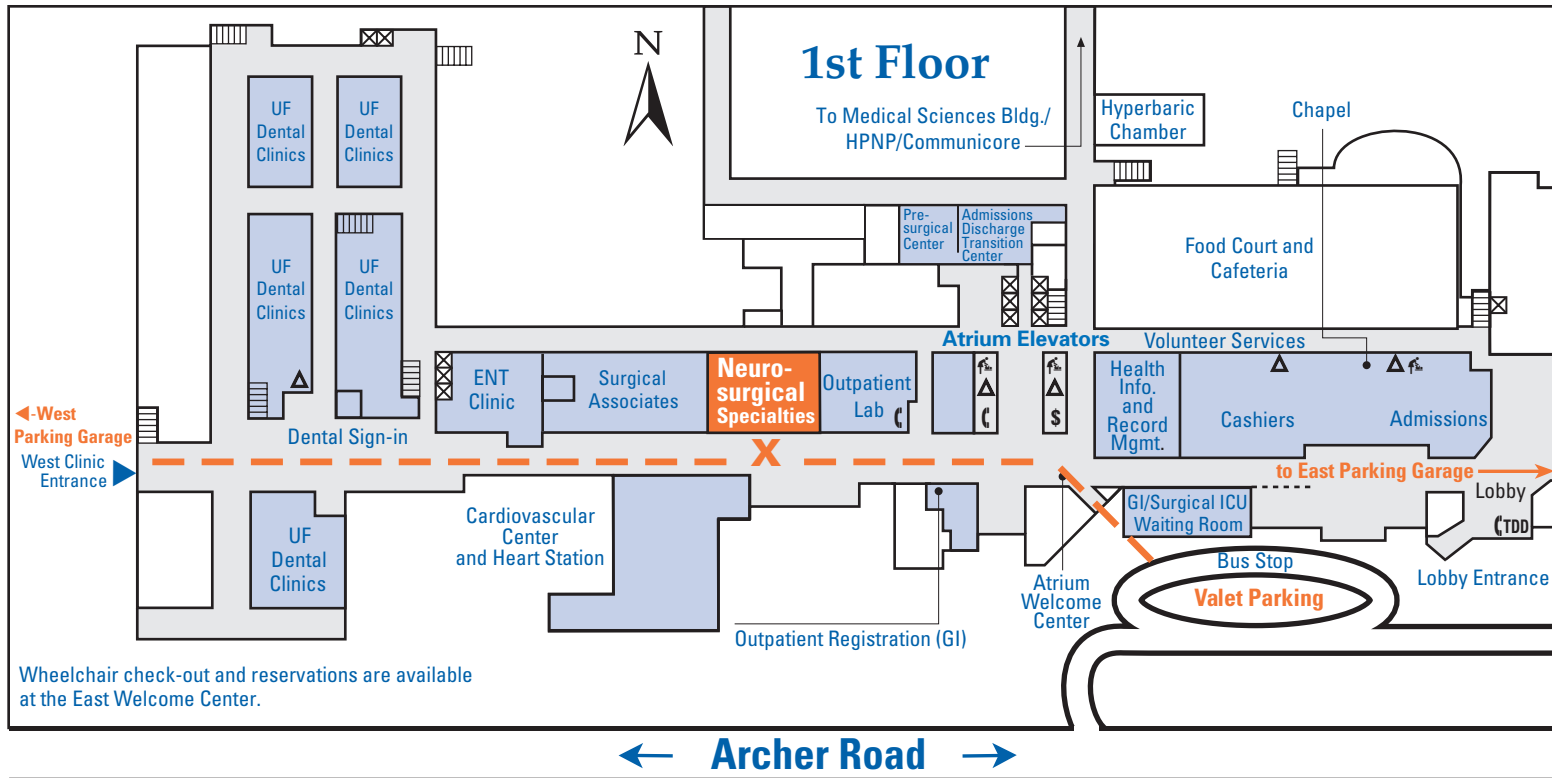

Shands at the University of Florida

1600 SW Archer Road, Gainesville, FL 32610

Wheelchair check-out and reservations are available at the East Welcome Center.

Symbol Key- ☎ Phones ♿ Diaper Changing Station △ Restrooms \$ ATM X Clinic Entrance ⊠ Elevators